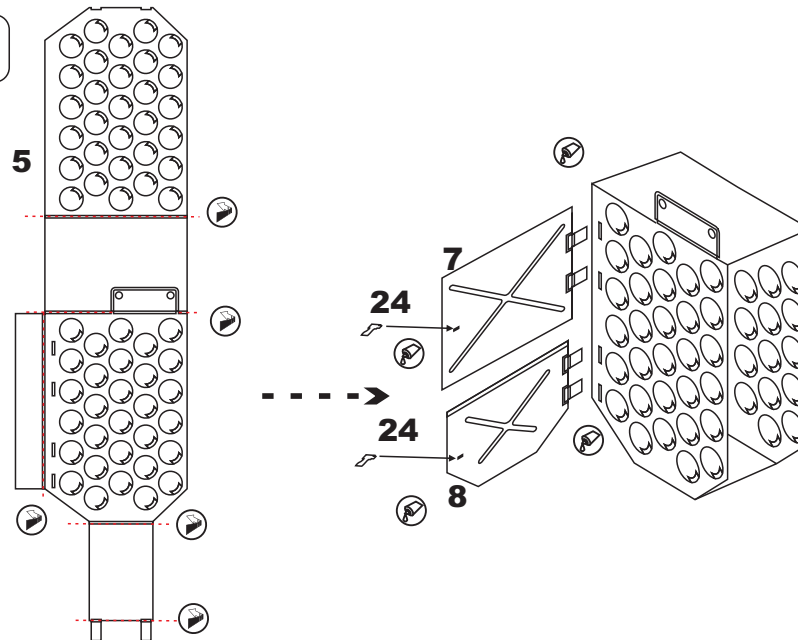

35001

detail set for self-propelled gun Su-76m interior 1/35

self-propelled
gun Su-76m
interior 1/35

1

2

3

4

5

6

8

9

7

11

10

12

-  Bend
-  Glue
-  Remove
-  Open hole