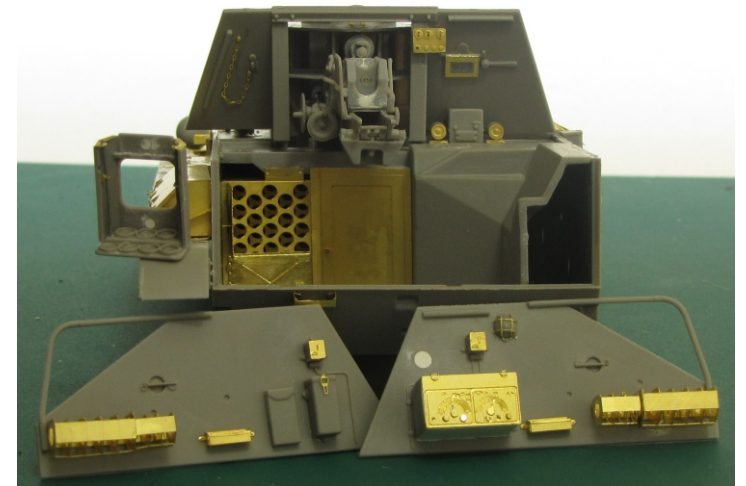

35001

detail set for self-propelled gun Su-76m interior 1/35

self-propelled
gun Su-76m
interior 1/35

1

2

3

4

5

6

8

9

7

11

10

12

-  Bend
-  Glue
-  Remove
-  Open hole