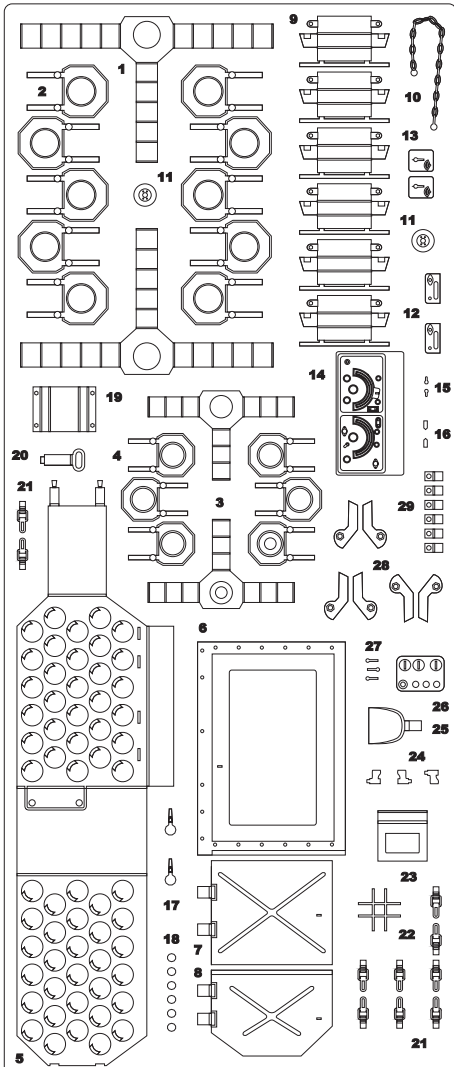

35001

detail set for self-propelled gun Su-76m interior 1/35

self-propelled
gun Su-76m
interior 1/35

1

2

3

4

5

6

8

9

7

11

10

12

-  Bend
-  Glue
-  Remove
-  Open hole