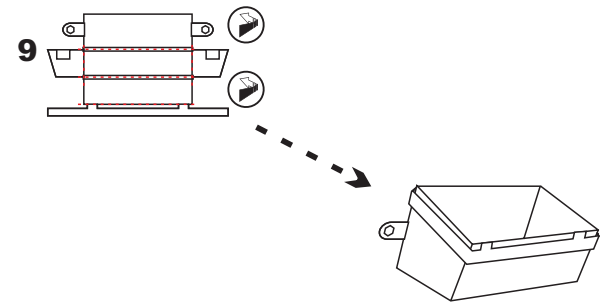

35001

detail set for self-propelled gun Su-76m interior 1/35

self-propelled
gun Su-76m
interior 1/35

1

2

3

4

5

6

8

9

7

11

10

12

-  Bend
-  Glue
-  Remove
-  Open hole