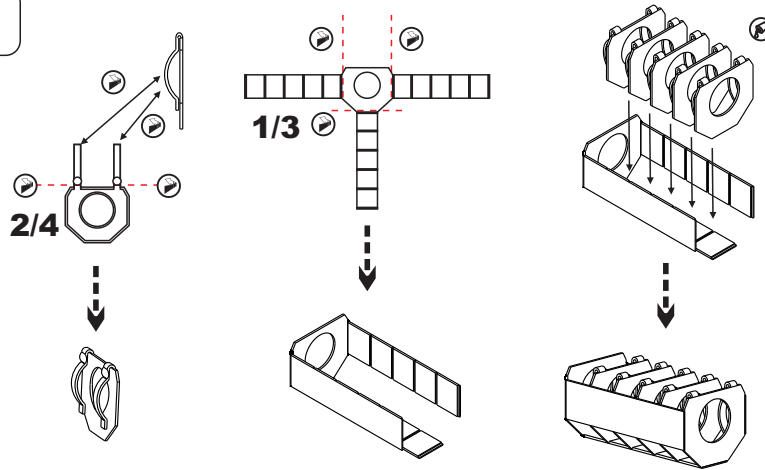

35001

detail set for self-propelled gun Su-76m interior 1/35

self-propelled
gun Su-76m
interior 1/35

1

2

3

4

5

6

8

9

7

11

10

12

-  Bend
-  Glue
-  Remove
-  Open hole