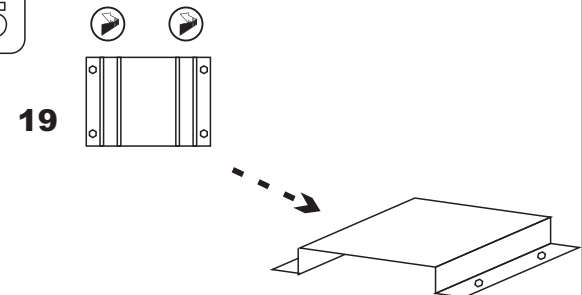

35001

detail set for self-propelled gun Su-76m interior 1/35

self-propelled
gun Su-76m
interior 1/35

1

2

3

4

5

6

8

9

7

11

10

12

-  Bend
-  Glue
-  Remove
-  Open hole