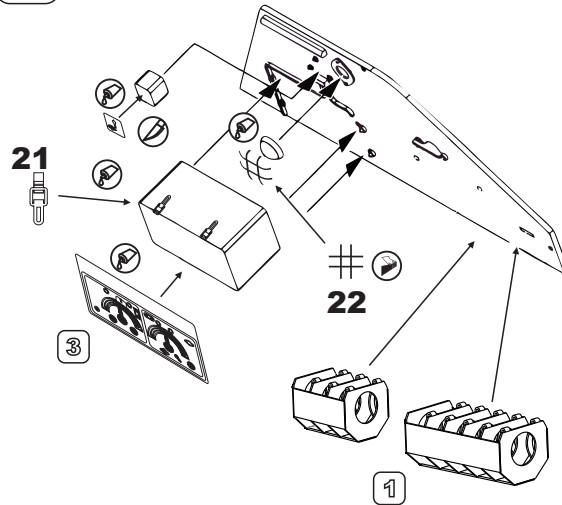

35001

detail set for self-propelled gun Su-76m interior 1/35

self-propelled
gun Su-76m
interior 1/35

1

2

3

4

5

6

8

9

7

11

10

12

-  Bend
-  Glue
-  Remove
-  Open hole