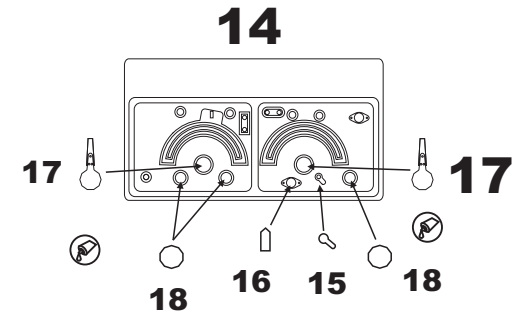

35001

detail set for self-propelled gun Su-76m interior 1/35

self-propelled
gun Su-76m
interior 1/35

1

2

3

4

5

6

8

9

7

11

10

12

-  Bend
-  Glue
-  Remove
-  Open hole