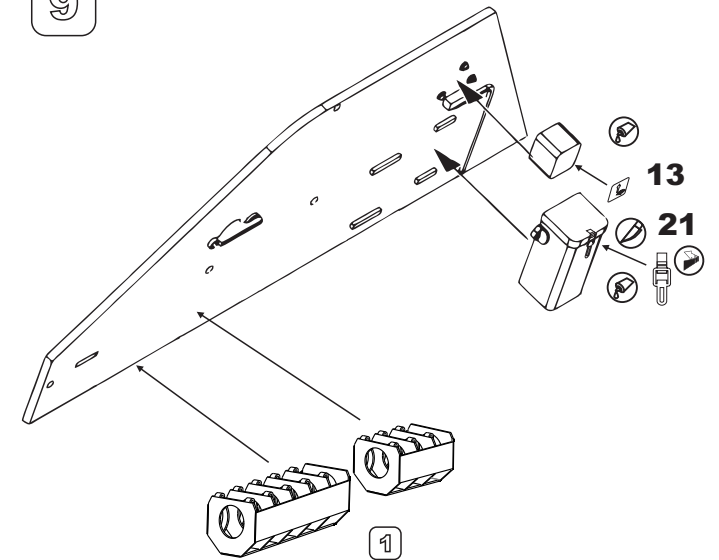

35001

detail set for self-propelled gun Su-76m interior 1/35

self-propelled
gun Su-76m
interior 1/35

1

2

3

4

5

6

8

9

7

11

10

12

-  Bend
-  Glue
-  Remove
-  Open hole