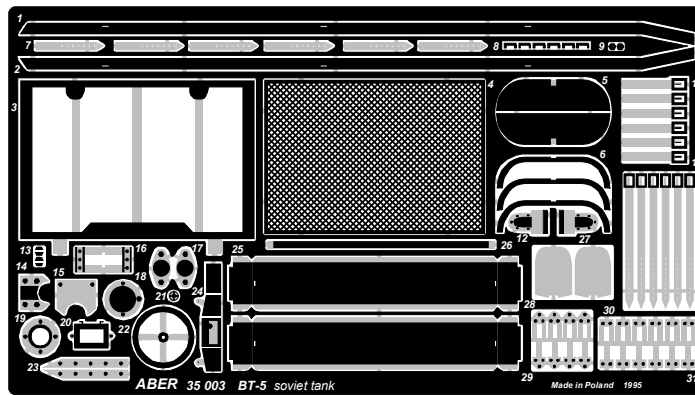

BT-5 Soviet tank

Radziecki czołg BT-5

1/35 scale update for ITALERI-ZVEZDA model

ABER[®]

35 003

WWW.ABER.NET.PL

Made in Poland © 1996

WARNING