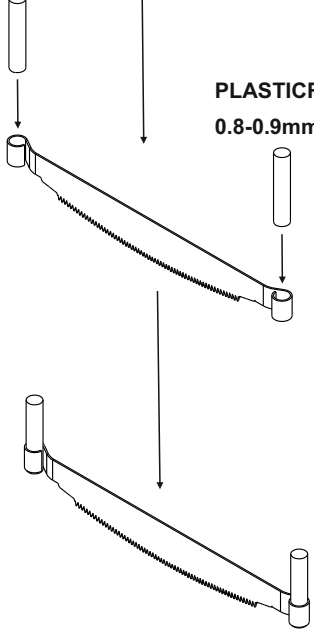

# Pioneer tools

35010

1/35

Bend

Glue

1

2

PLASTICROD  
0.8-0.9mm

PLASTICROD  
0.8-0.9mm

2

3

4

PLASTICROD  
0.8-0.9mm

5

4

5

PLASTICROD  
0.8-0.9mm

3

<http://vmodels-art.com/>

vmodels2015@gmail.com +38 066 05 08 131