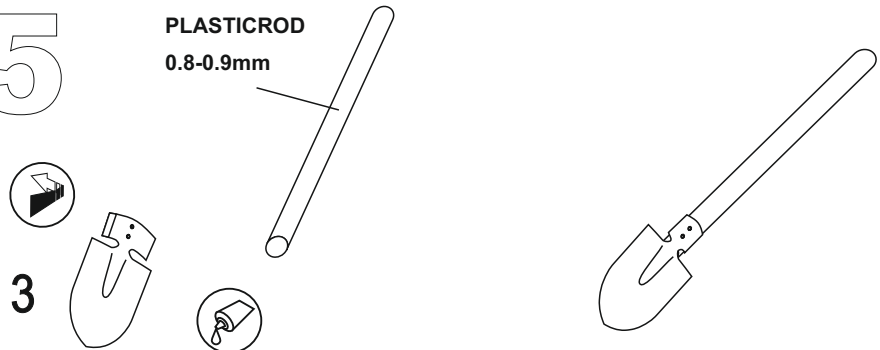

5

PLASTICROD
0.8-0.9mm

3