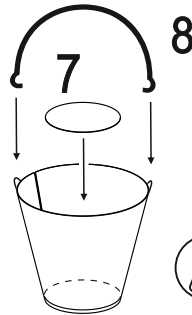

# Pioneer tools

35010

1/35

Bend

Glue

1

2

PLASTICROD  
0.8-0.9mm

PLASTICROD  
0.8-0.9mm

2

3

4

PLASTICROD  
0.8-0.9mm

5

4

5