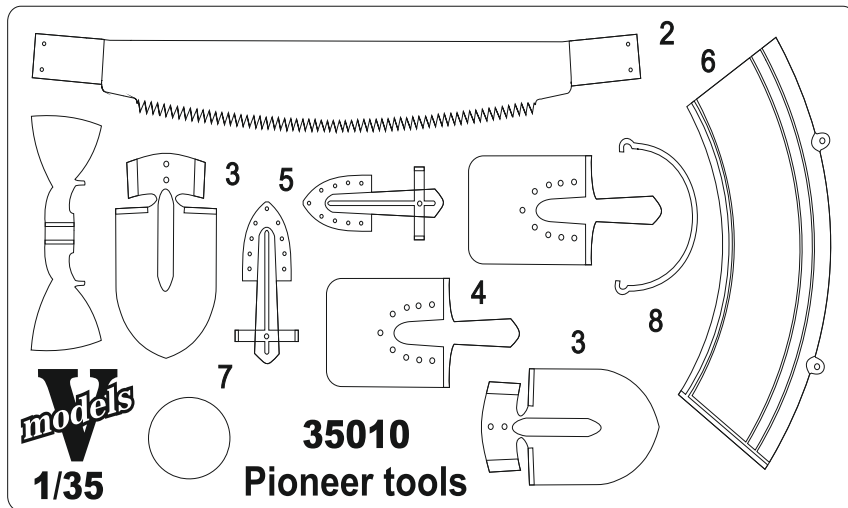

# Pioneer tools

35010

1/35

Bend

Glue

1

2

PLASTICROD  
0.8-0.9mm

PLASTICROD  
0.8-0.9mm

2

3

4

PLASTICROD  
0.8-0.9mm

5

4

5