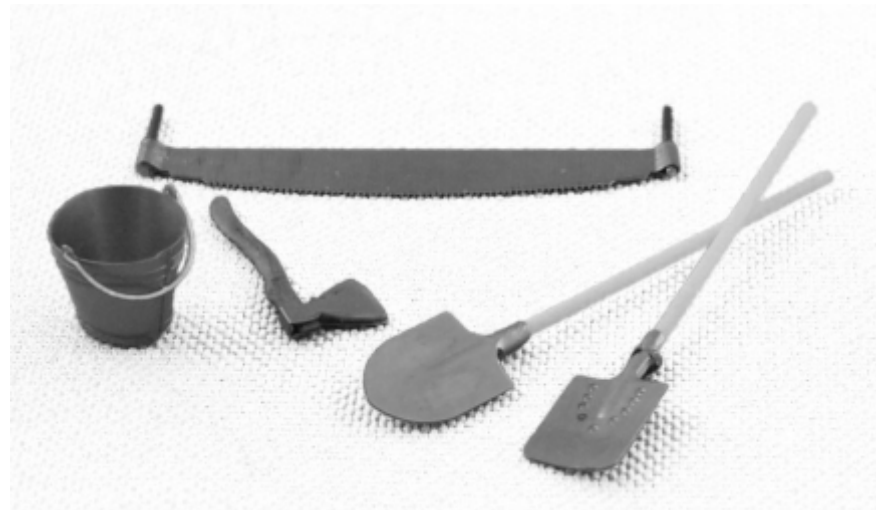

# Pioneer tools

35010

1/35

Bend

Glue

1

2

PLASTICROD  
0.8-0.9mm

PLASTICROD  
0.8-0.9mm

2

3

4

PLASTICROD  
0.8-0.9mm

5

4

5