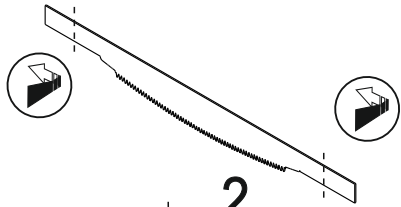

# Pioneer tools

35010

1/35

Bend

Glue

1

2

PLASTICROD  
0.8-0.9mm

PLASTICROD  
0.8-0.9mm

2

3

4

PLASTICROD  
0.8-0.9mm

5

4

5