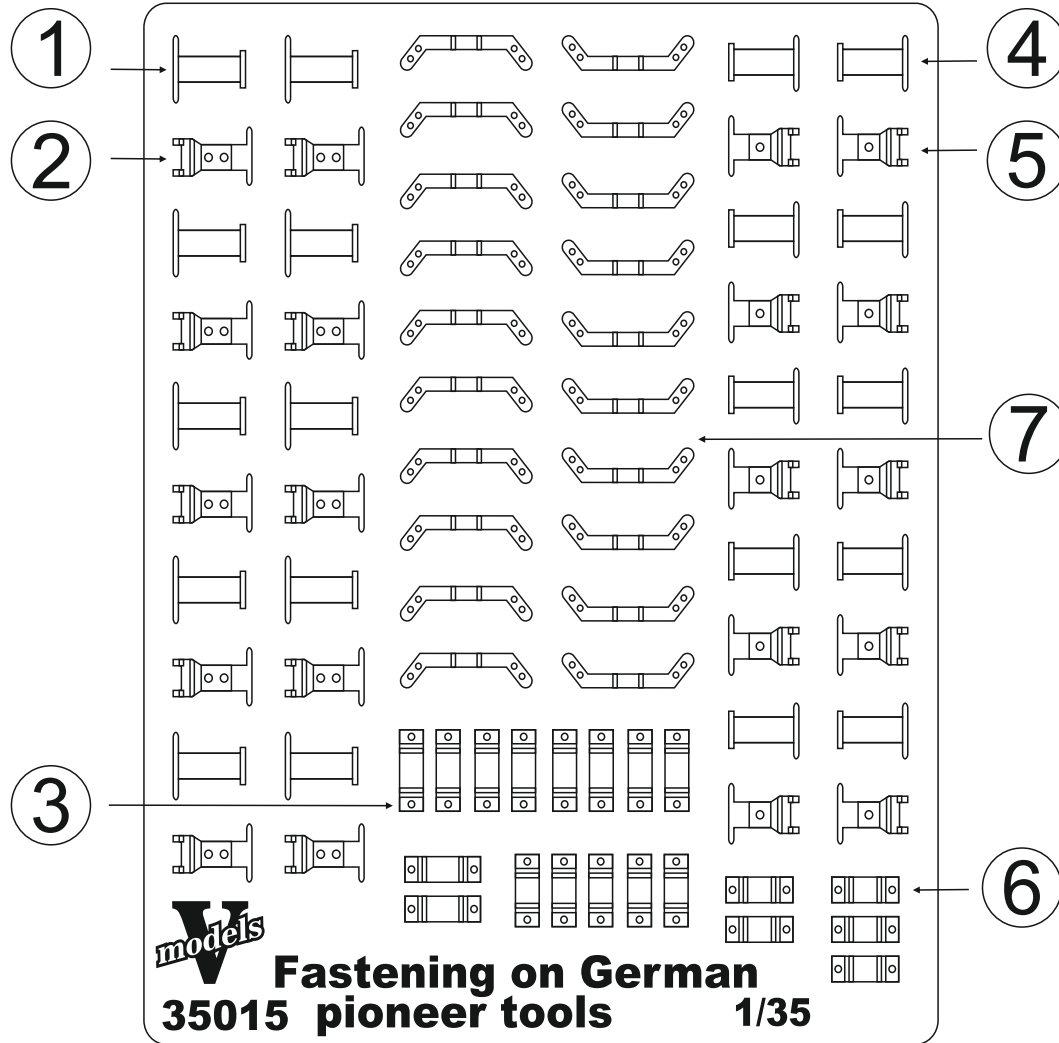

Fastening on German

35015

pioneer tools

1/35

Bend

Do not glue

<http://vmodels-art.com/>
vmodels2015@gmail.com
+38 066 05 08 131