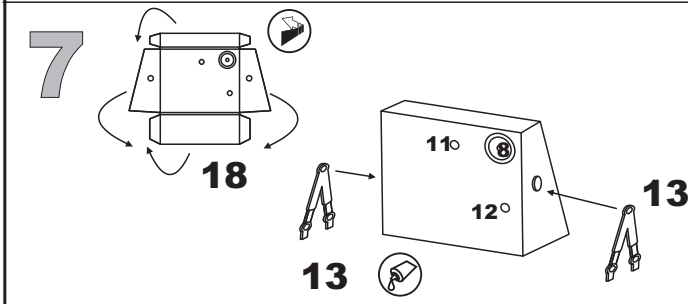

<http://vmodels-art.com/>
vmodels2015@gmail.com
+38 066 05 08 131