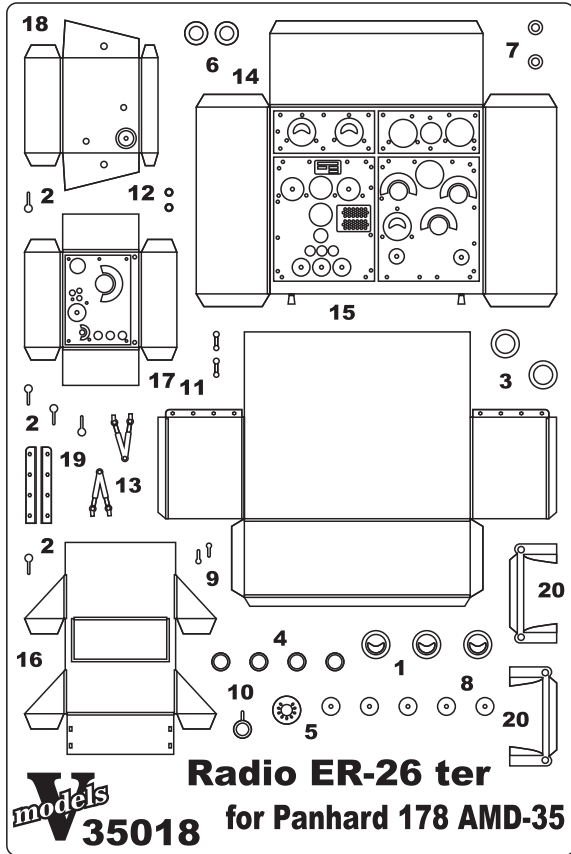

Radio ER-26 ter for Panhard 178 AMD-35

35018

1/35

Photoetched parts

**Radio ER-26 ter
35018 for Panhard 178 AMD-35**

Film parts

1

2