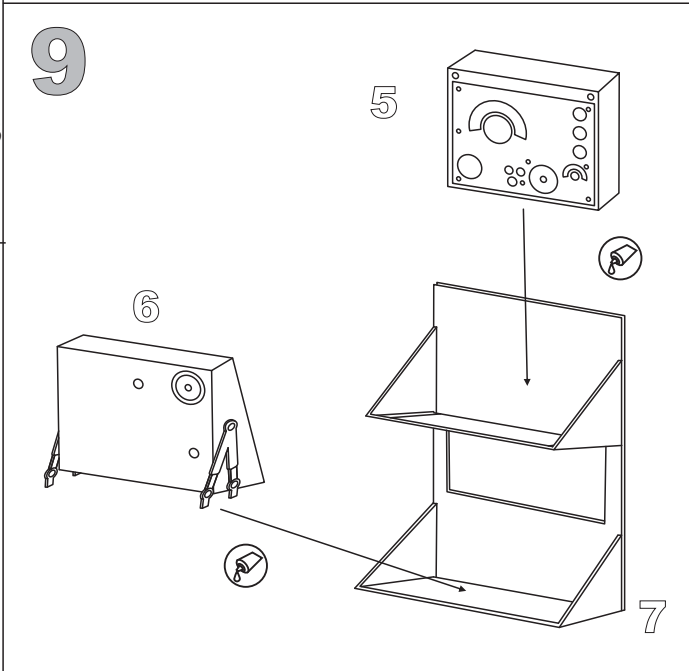

<http://vmodels-art.com/>
vmodels2015@gmail.com
+38 066 05 08 131