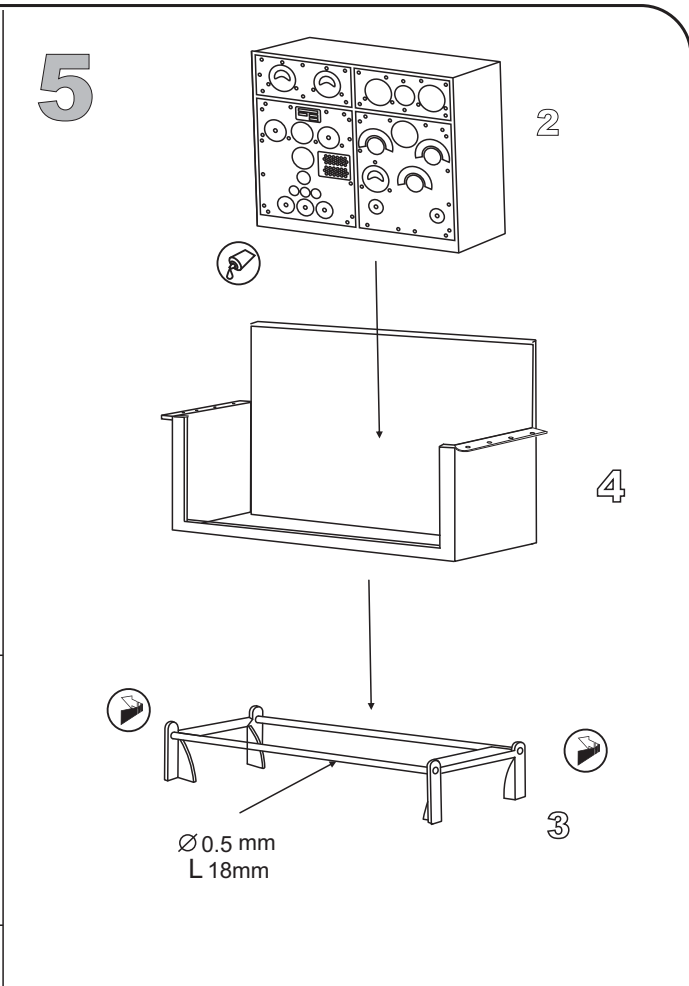

<http://vmodels-art.com/>
vmodels2015@gmail.com
+38 066 05 08 131